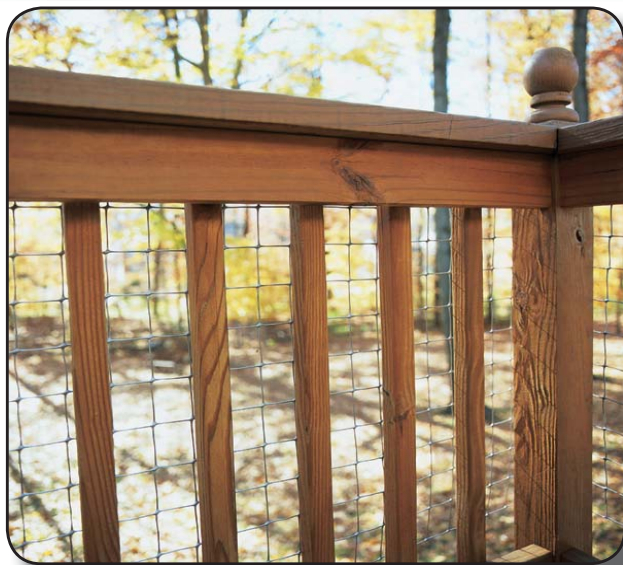

TENAX

Millennium

DESCRIPTION

Millennium is available in the familiar color of galvanized metal. It looks like welded wire. This strong, low maintenance fence is also perfect for containment of certain animals.

BENEFITS

- Won't rust, rot or corrode
- Lightweight- easy to carry
- UV stabilized- long lasting
- Reusable and recyclable

USES

- Anywhere metal wire fence is used
- Around property
- In between split-rail fence
- Animal cages